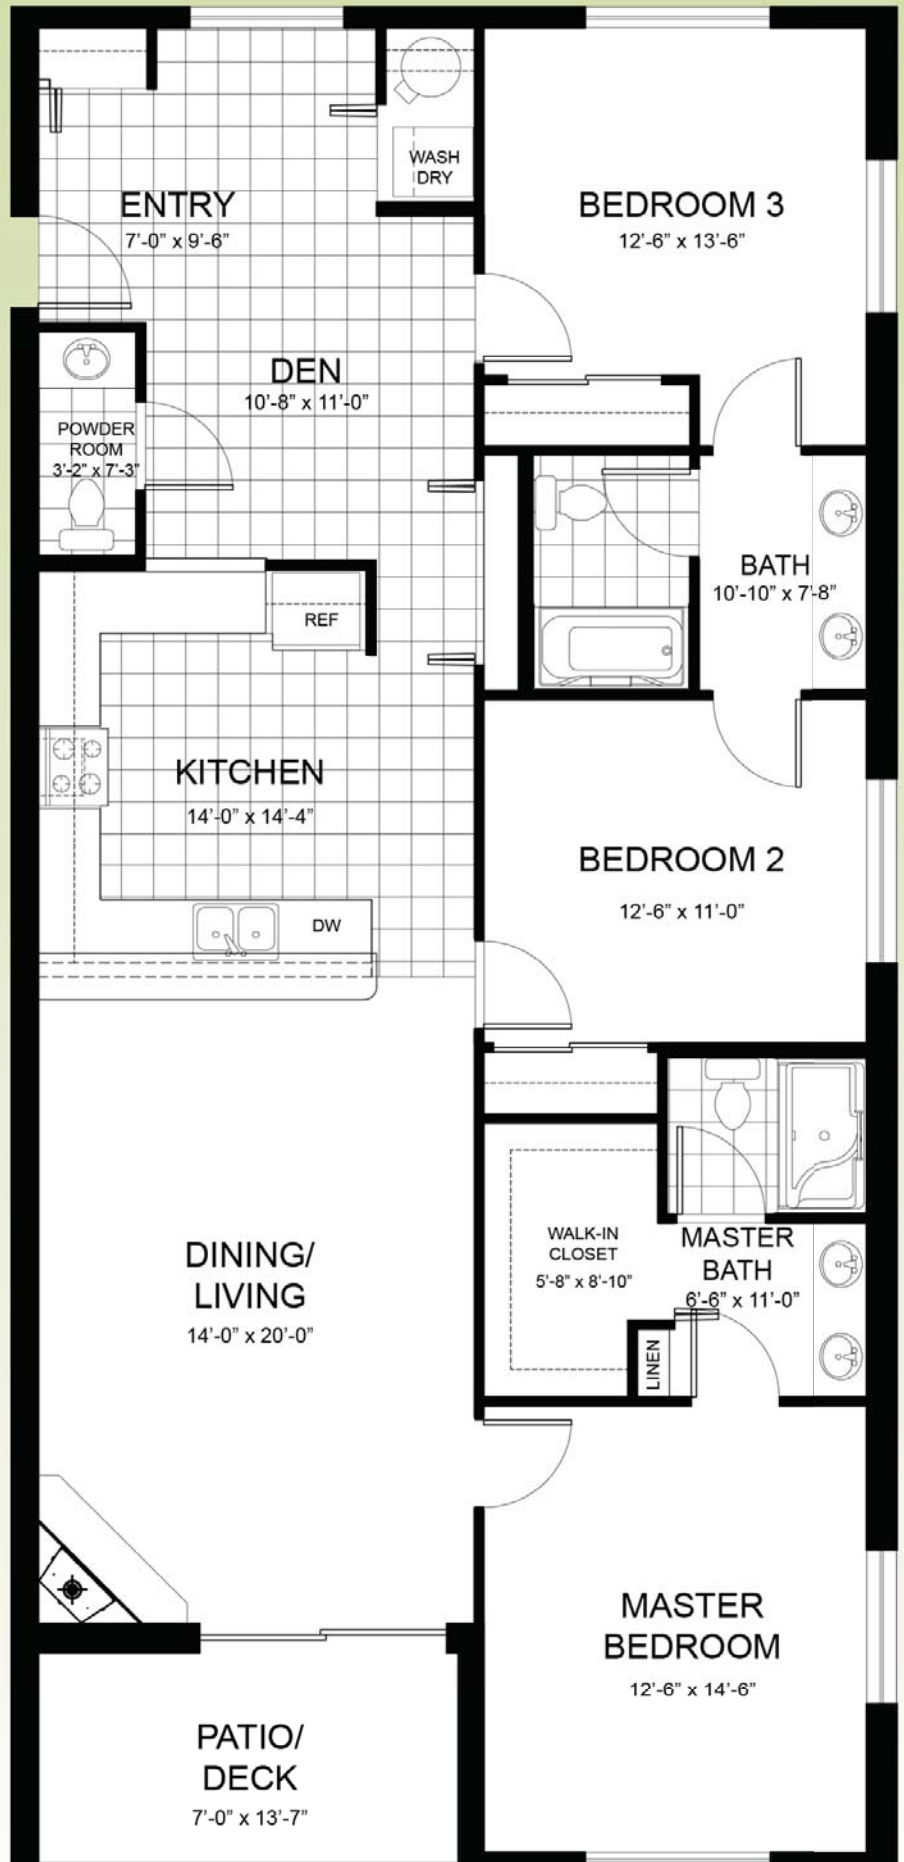

# 3 BEDROOM UNIT

Approximately 1,573 square feet

3 bedroom, 2 bath

NOTE: ALL ROOM SIZES ARE APPROXIMATE